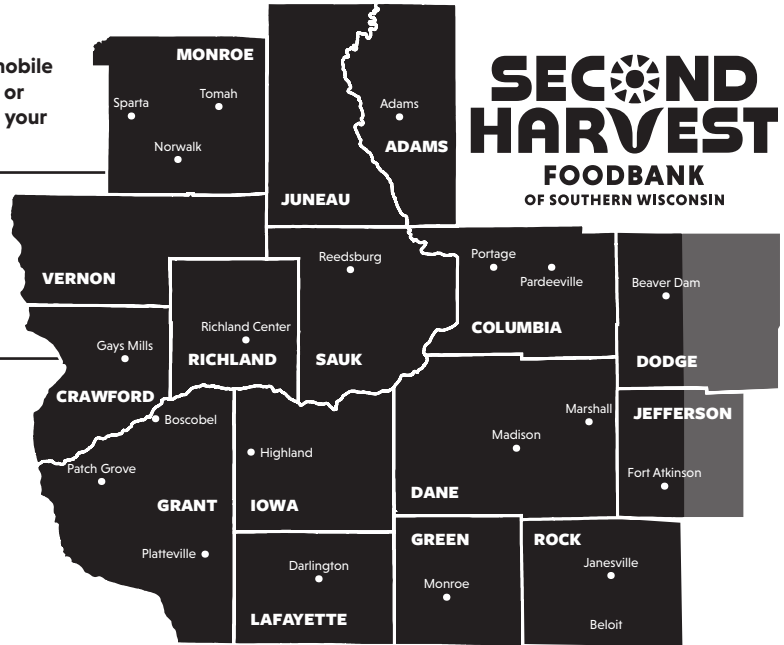

Listings are subject to change. To see our most accurate mobile pantry schedule, use the QR code, visit our website, or call us. www.secondharvestmadison.org/mobile
608-223-9121

ADAMS COUNTY

Adams - 3rd Wednesday at 4:00 pm
Adams Friendship Middle School
420 N Main Street